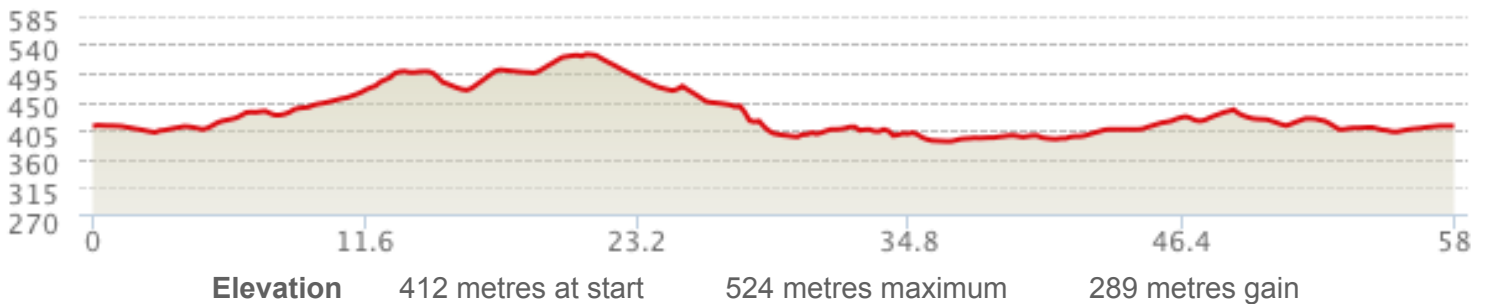

RON RIVETTE CLASSIC

ELEVATION (m)

Mt. Misery - 58 km

- 0 km **Start Line** (south of club rooms) on **Windermere Sulky Rd** - head south
- 2.8 km Turn **RIGHT** onto **Hendersons Rd** - head west
- 6.1 km Turn **RIGHT** onto **Avenue Rd** - head north
- 9.9 km Turn **LEFT** out of the **Avenue of Honour** - head southwest
- 10.8 km Turn **RIGHT** onto **Edmonston Rd** - head north
- 16.0 km Turn **LEFT** at **Addington** - head west
- 29.4 km Veer **LEFT** onto **Black Bottom Rd** - head south
- 37.0 km Turn **LEFT** onto **Ercildoune Rd** - head east
- 48.6 km Turn **RIGHT** onto **Learmonth-Windermere Rd** - head south
- 50.3 km Turn **LEFT** onto **Hendersons Rd** - head east
- 51.9 km Cross the **Avenue of Honour** - continue east on **Hendersons Rd**
- 55.2 km Turn **LEFT** onto **Windermere Sulky Rd** - head north
- 58.0 km **Finish Line**