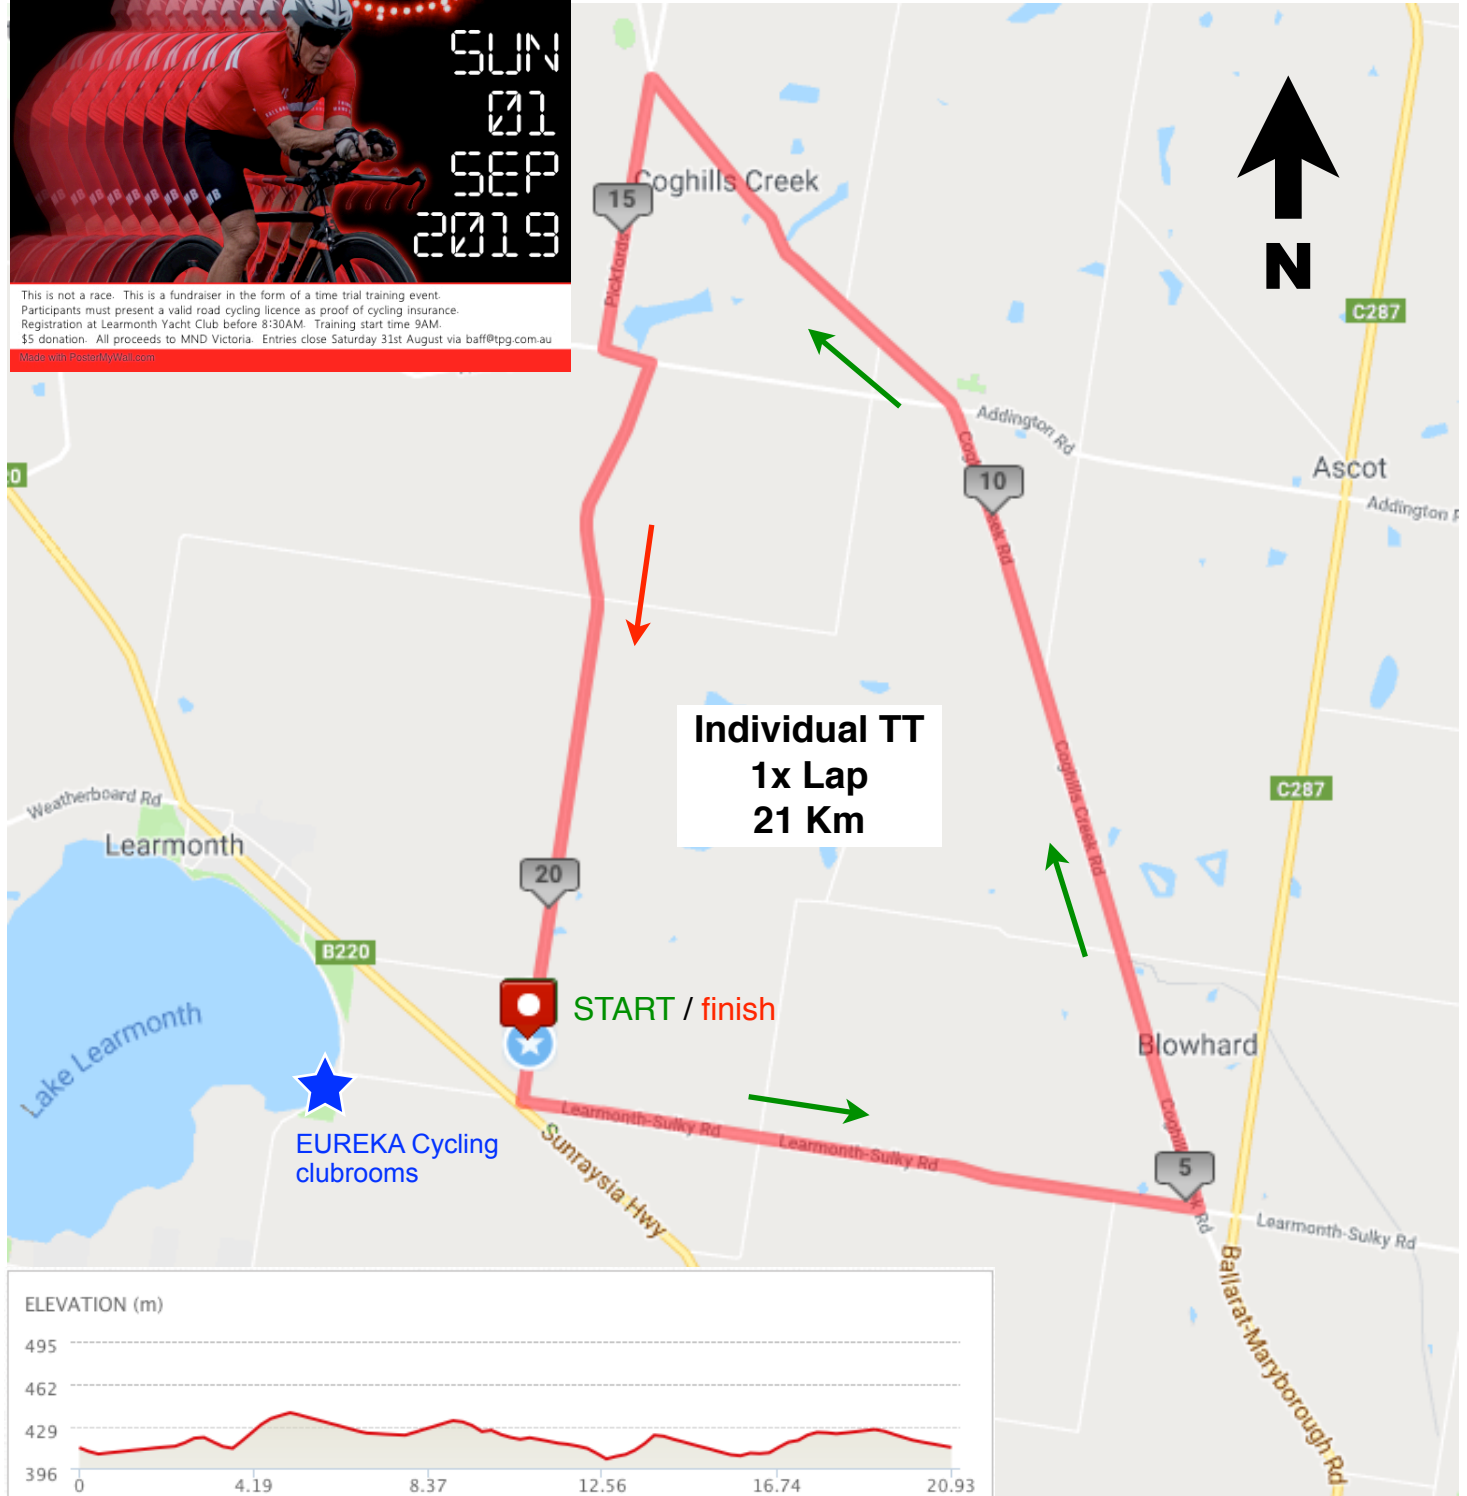

Registration at Eureka Cycling clubrooms from 8 AM
NEW event start time 9 AM

\$5 entry (all proceeds donated to [MND Victoria](#))

Club rooms: male and female change rooms with toilets and showers

Start/finish line is 1 kilometre from the club rooms

[Eureka Cycling clubroom address:](#)

corner Outlet Rd and Foreshore Rd, Learmonth

**Individual TT
 1x Lap
 21 Km**

START / finish

EUREKA Cycling clubrooms