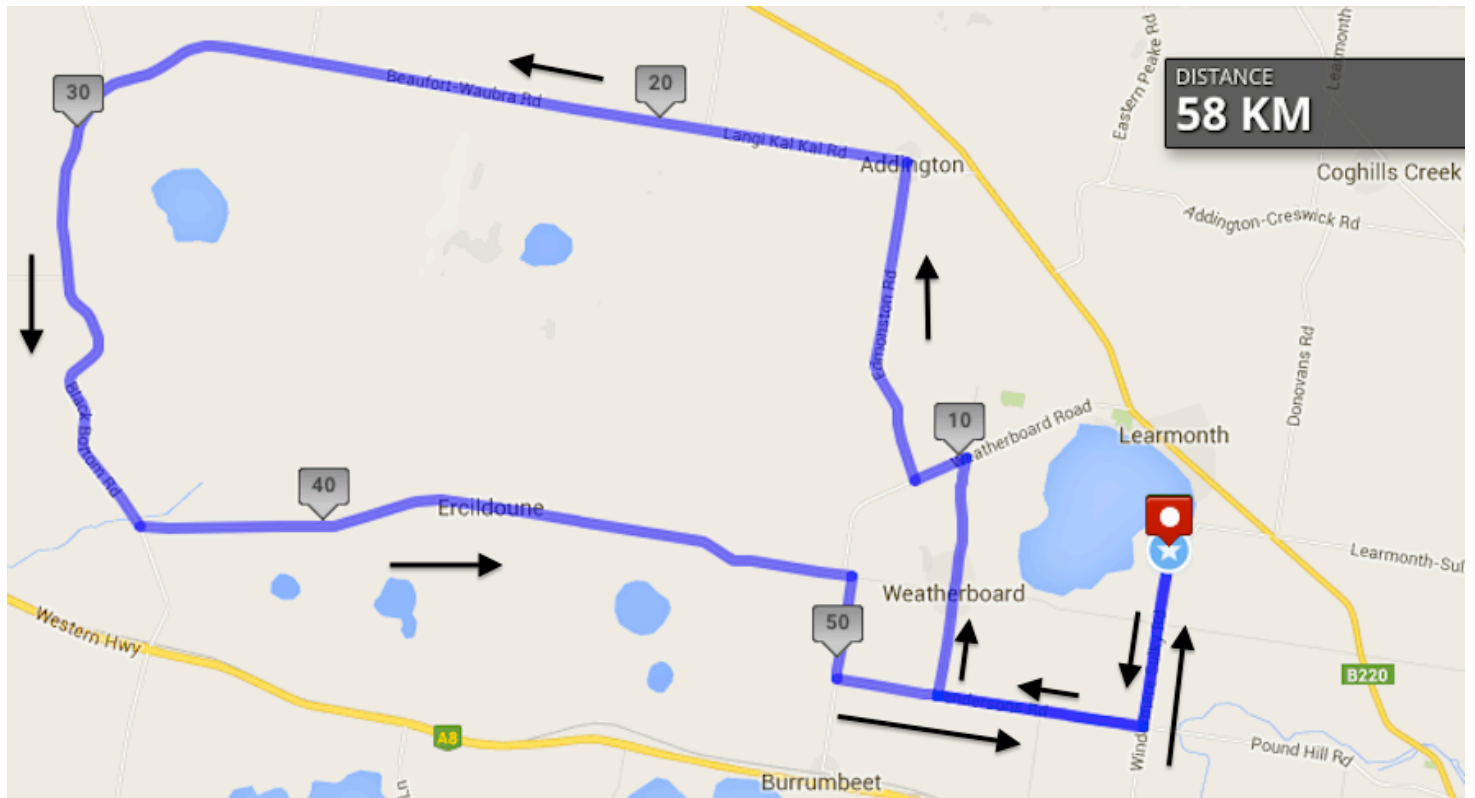

EUREKA VETERANS CYCLING CLUB

2015 Eureka Open

Mt. Misery - 58 km

- 0 km **Start Line** (south of club rooms) on **Windermere Sulky Rd** - head south
- 2.8 km Turn RIGHT onto **Hendersons Rd** - head west
- 6.1 km Turn RIGHT onto **Avenue Rd** - head north
- 9.9 km Turn LEFT out of the **Avenue of Honour** - head southwest
- 10.8 km Turn RIGHT onto **Edmonston Rd** - head north
- 16.0 km Turn LEFT at **Addington** - head west
- 29.4 km Veer LEFT onto **Black Bottom Rd** - head south
- 37.0 km Turn LEFT onto **Ercildoune Rd** - head east
- 48.6 km Turn RIGHT onto **Learmonth-Windermere Rd** - head south
- 50.3 km Turn LEFT onto **Hendersons Rd** - head east
- 51.9 km Cross the **Avenue of Honour** - continue east on **Hendersons Rd**
- 55.2 km Turn LEFT onto **Windermere Sulky Rd** - head north
- 58.0 km **Finish Line**