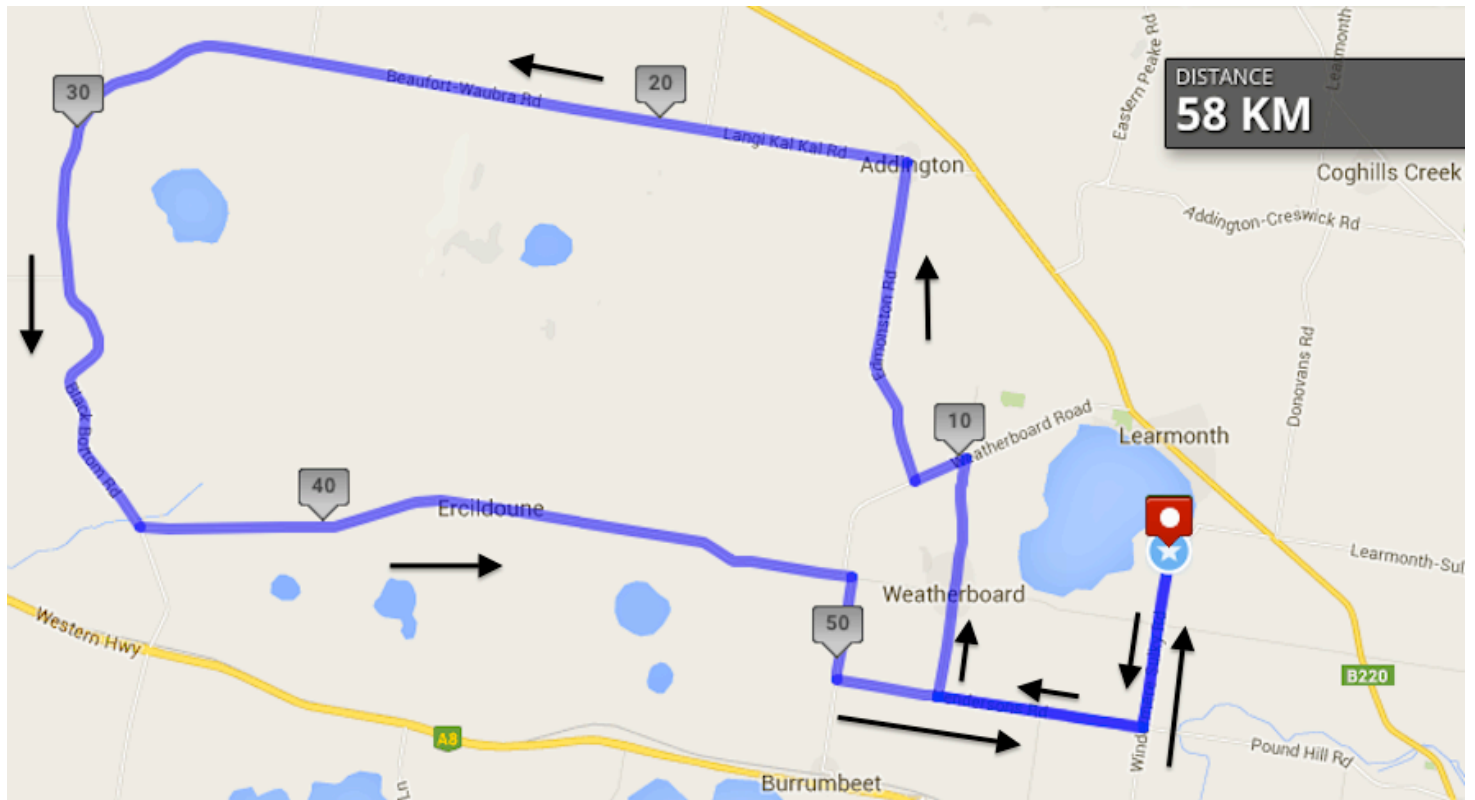

RON RIVETTE CLASSIC

ELEVATION (m)

Mt. Misery - 58 km

- 0 km **Start Line** (south of club rooms) on **Windermere Sulky Rd** - head south
- 2.8 km Turn **RIGHT** onto **Hendersons Rd** - head west
- 6.1 km Turn **RIGHT** onto **Avenue Rd** - head north
- 9.9 km Turn **LEFT** out of the **Avenue of Honour** - head southwest
- 10.8 km Turn **RIGHT** onto **Edmonston Rd** - head north
- 16.0 km Turn **LEFT** at **Addington** - head west
- 29.4 km Veer **LEFT** onto **Black Bottom Rd** - head south
- 37.0 km Turn **LEFT** onto **Ercildoune Rd** - head east
- 48.6 km Turn **RIGHT** onto **Learmonth-Windermere Rd** - head south
- 50.3 km Turn **LEFT** onto **Hendersons Rd** - head east
- 51.9 km Cross the **Avenue of Honour** - continue east on **Hendersons Rd**
- 55.2 km Turn **LEFT** onto **Windermere Sulky Rd** - head north
- 58.0 km **Finish Line**