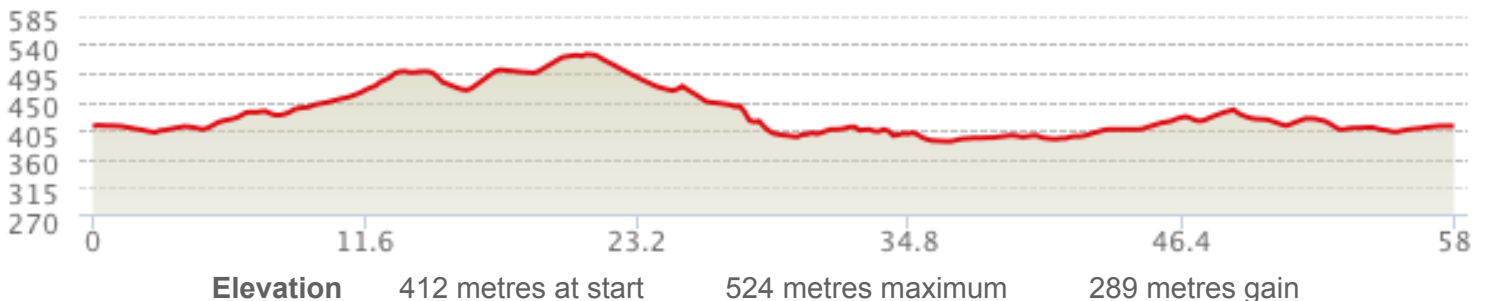

RON RIVETTE CLASSIC

ELEVATION (m)

Mt. Misery - 58 km

- 0 km **Start Line** (south of club rooms) on **Windermere Sulky Rd** - head south
- 2.8 km Turn **RIGHT** onto **Hendersons Rd** - head west
- 6.1 km Turn **RIGHT** onto **Avenue Rd** - head north
- 9.9 km Turn **LEFT** out of the **Avenue of Honour** - head southwest
- 10.8 km Turn **RIGHT** onto **Edmonston Rd** - head north
- 16.0 km Turn **LEFT** at **Addington** - head west
- 29.4 km Veer **LEFT** onto **Black Bottom Rd** - head south
- 37.0 km Turn **LEFT** onto **Ercildoune Rd** - head east
- 48.6 km Turn **RIGHT** onto **Learmonth-Windermere Rd** - head south
- 50.3 km Turn **LEFT** onto **Hendersons Rd** - head east
- 51.9 km Cross the **Avenue of Honour** - continue east on **Hendersons Rd**
- 55.2 km Turn **LEFT** onto **Windermere Sulky Rd** - head north
- 58.0 km **Finish Line**