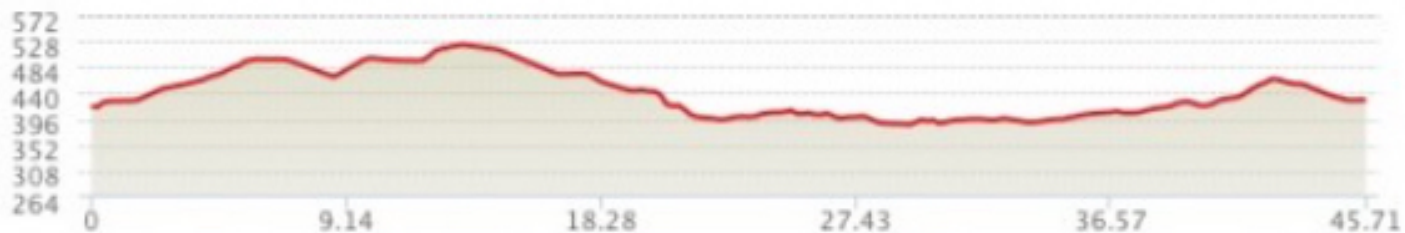

13 AUGUST 2017

LEARMONTH

Mt Misery circuit - DISTANCE 46 km

ROAD RACE

STATE CHAMPIONSHIPS