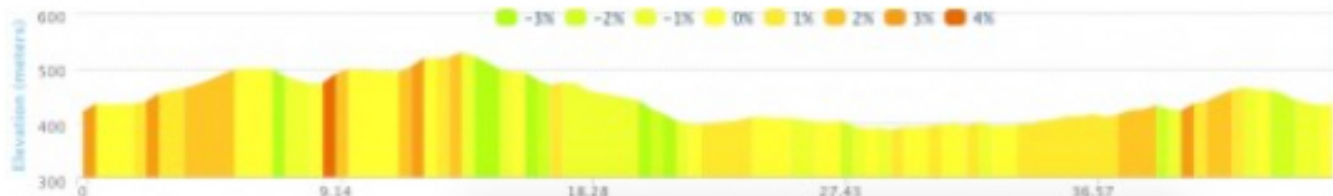

13 AUGUST 2017

LEARMONTH

Mt Misery circuit - DISTANCE 46 km

ROAD RACE

STATE CHAMPIONSHIPS