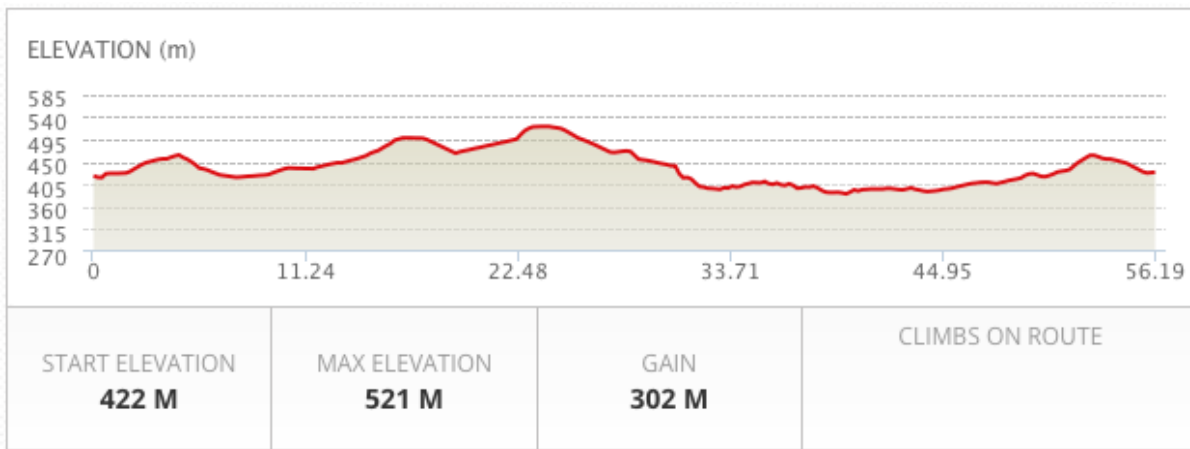

EUREKA cycling

RON RIVETTE CLASSIC

2018

56 kilometre

VVCC Open handicap

Start line is 3 Km north west of EUREKA clubrooms in the township of Learmonth

- 0 Km: START** Corner Weatherboard Rd and Sunraysia Hwy
Head south west on Weatherboard Rd
- 6 Km:** Turn **left** onto Ercildoune Rd, then turn **right** after 50 metres onto Burrumbeet Rd, head south
- 7.5 Km:** Turn **left** onto Hendersons Rd
head east
- 9 Km:** Turn **left** onto Avenue Rd,
head north
- 13 Km:** Turn **left** onto Weatherboard Rd
- 14 Km:** Turn **right** onto Edmonston Rd,
head north
- 19 Km:** Turn **left** onto Langi Kal Kal Rd
(becomes Beaufort-Waubra Rd), head west
- 32.5 Km:** Turn **left** onto Black Bottom Rd,
head south
- 40 Km:** Turn **left** onto Ercildoune Rd,
head east
- 51.5 Km:** Turn **left** onto Weatherboard Rd
head north east
- 56 Km: FINISH** Weatherboard Rd