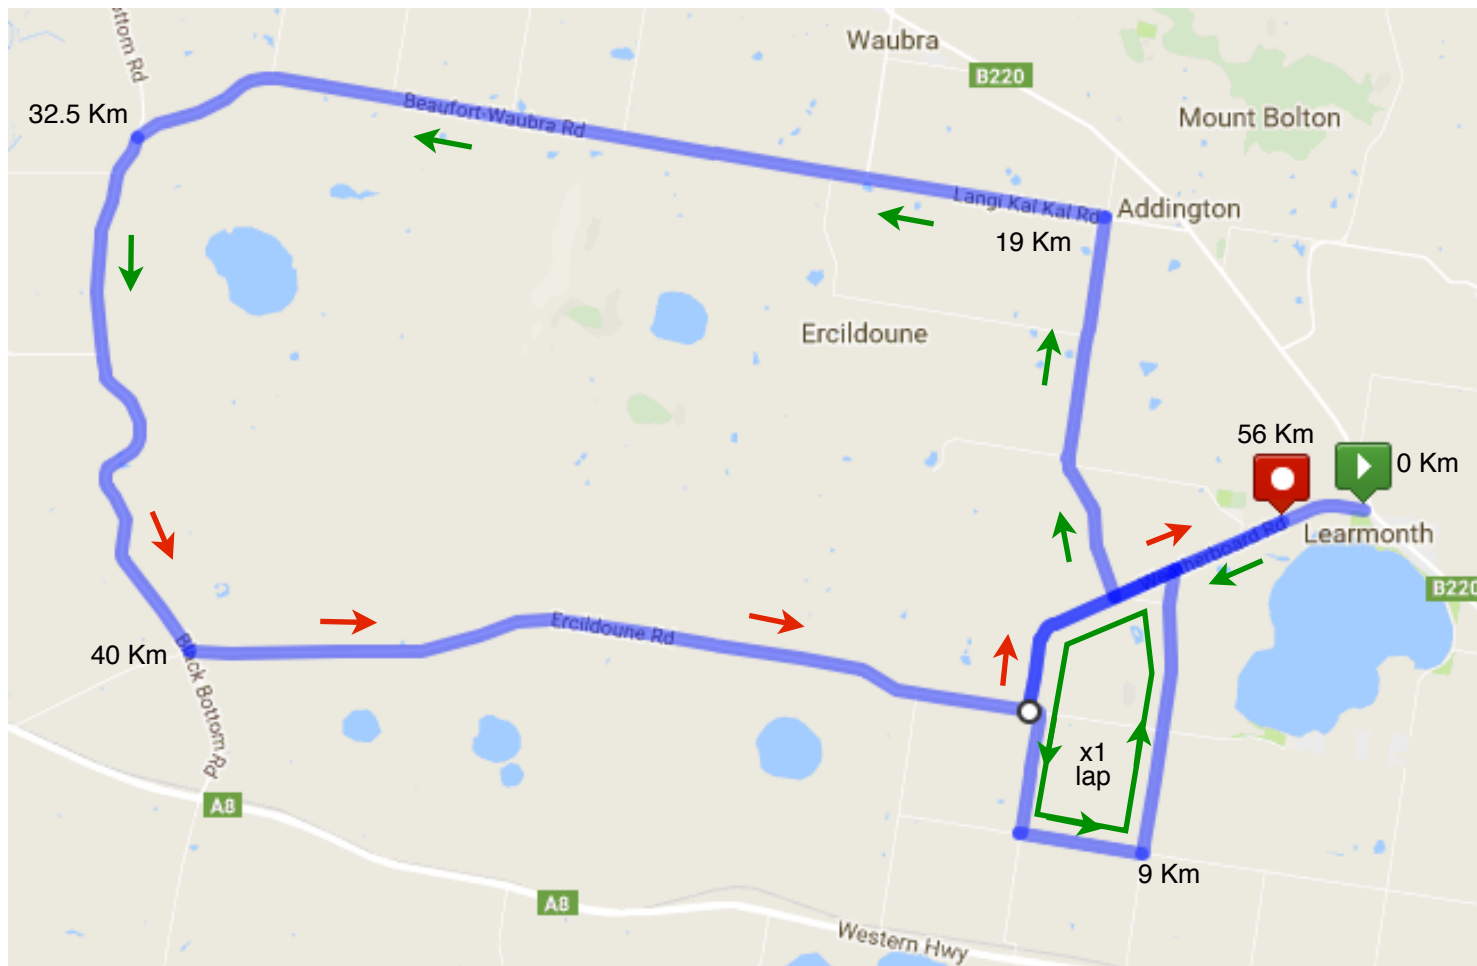

EUREKA cycling

RON RIVETTE CLASSIC

2018

56 kilometre

VVCC Open handicap

Start line is 3 Km north west of EUREKA clubrooms in the township of Learmonth

- 0 Km: START** Corner Weatherboard Rd and Sunraysia Hwy
Head south west on Weatherboard Rd
- 6 Km:** Turn **left** onto Ercildoune Rd, then turn **right** after 50 metres onto Burrumbeet Rd, head south
- 7.5 Km:** Turn **left** onto Hendersons Rd
head east
- 9 Km:** Turn **left** onto Avenue Rd,
head north
- 13 Km:** Turn **left** onto Weatherboard Rd
- 14 Km:** Turn **right** onto Edmonston Rd,
head north
- 19 Km:** Turn **left** onto Langi Kal Kal Rd
(becomes Beaufort-Waubra Rd), head west
- 32.5 Km:** Turn **left** onto Black Bottom Rd,
head south
- 40 Km:** Turn **left** onto Ercildoune Rd,
head east
- 51.5 Km:** Turn **left** onto Weatherboard Rd
head north east
- 56 Km: FINISH** Weatherboard Rd