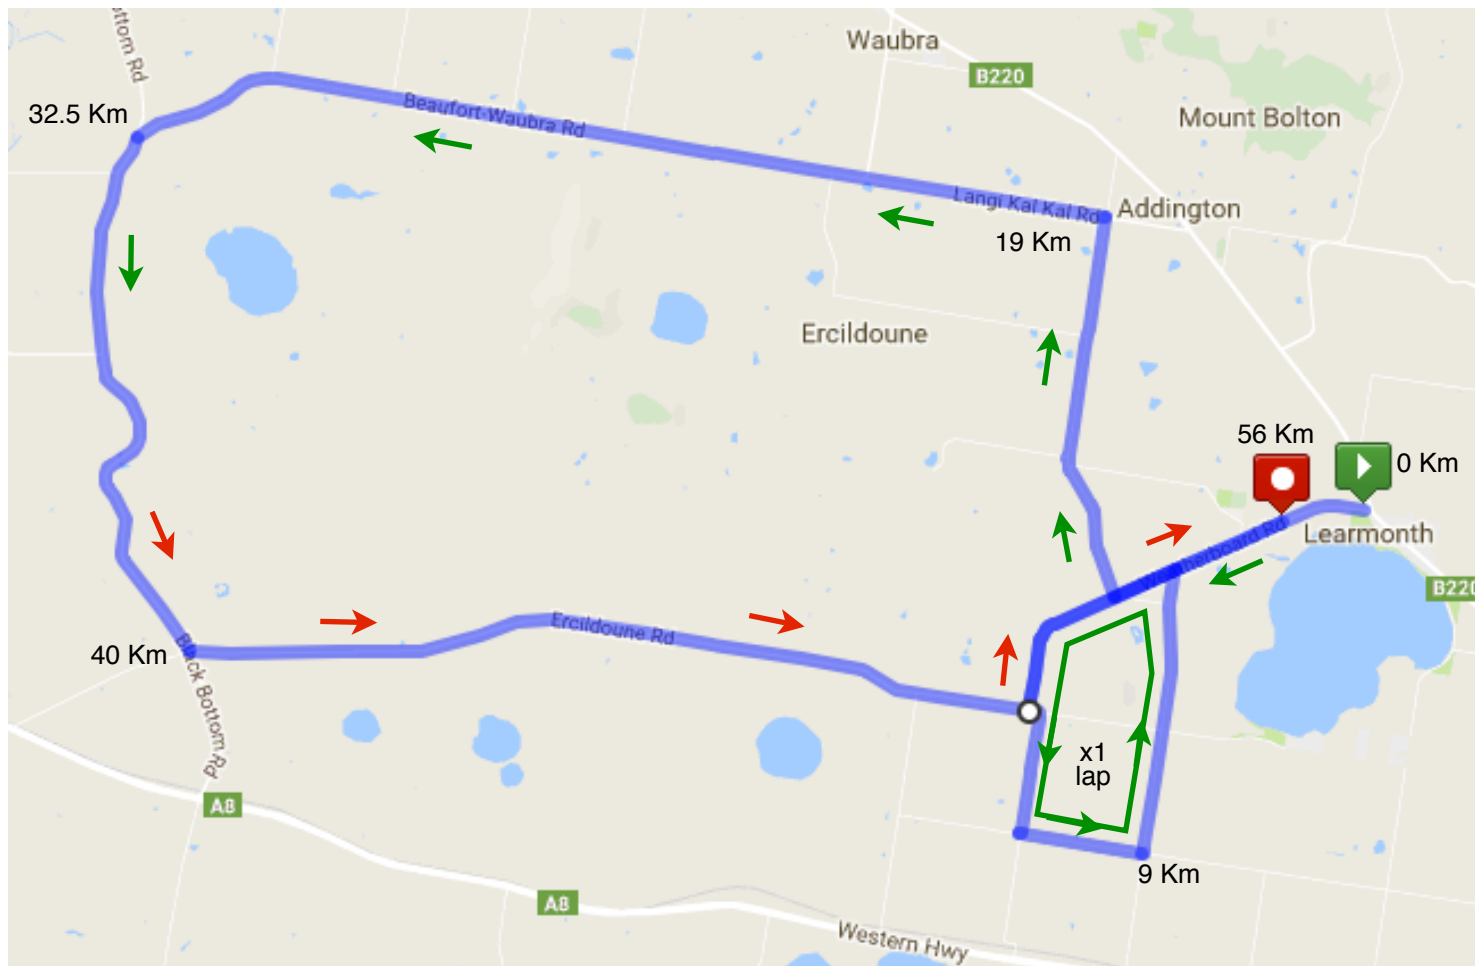

EUREKA cycling

RON RIVETTE CLASSIC

2018

56 kilometre

VVCC Open handicap

Start line is 3 Km north west of EUREKA clubrooms in the township of Learmonth

- 0 Km: START** Corner Weatherboard Rd and Sunraysia Hwy
Head south west on Weatherboard Rd
- 6 Km:** Turn **left** onto Ercildoune Rd, then turn **right** after 50 metres onto Burrumbeet Rd, head south
- 7.5 Km:** Turn **left** onto Hendersons Rd
head east
- 9 Km:** Turn **left** onto Avenue Rd,
head north
- 13 Km:** Turn **left** onto Weatherboard Rd
- 14 Km:** Turn **right** onto Edmonston Rd,
head north
- 19 Km:** Turn **left** onto Langi Kal Kal Rd
(becomes Beaufort-Waubra Rd), head west
- 32.5 Km:** Turn **left** onto Black Bottom Rd,
head south
- 40 Km:** Turn **left** onto Ercildoune Rd,
head east
- 51.5 Km:** Turn **left** onto Weatherboard Rd
head north east
- 56 Km: FINISH** Weatherboard Rd