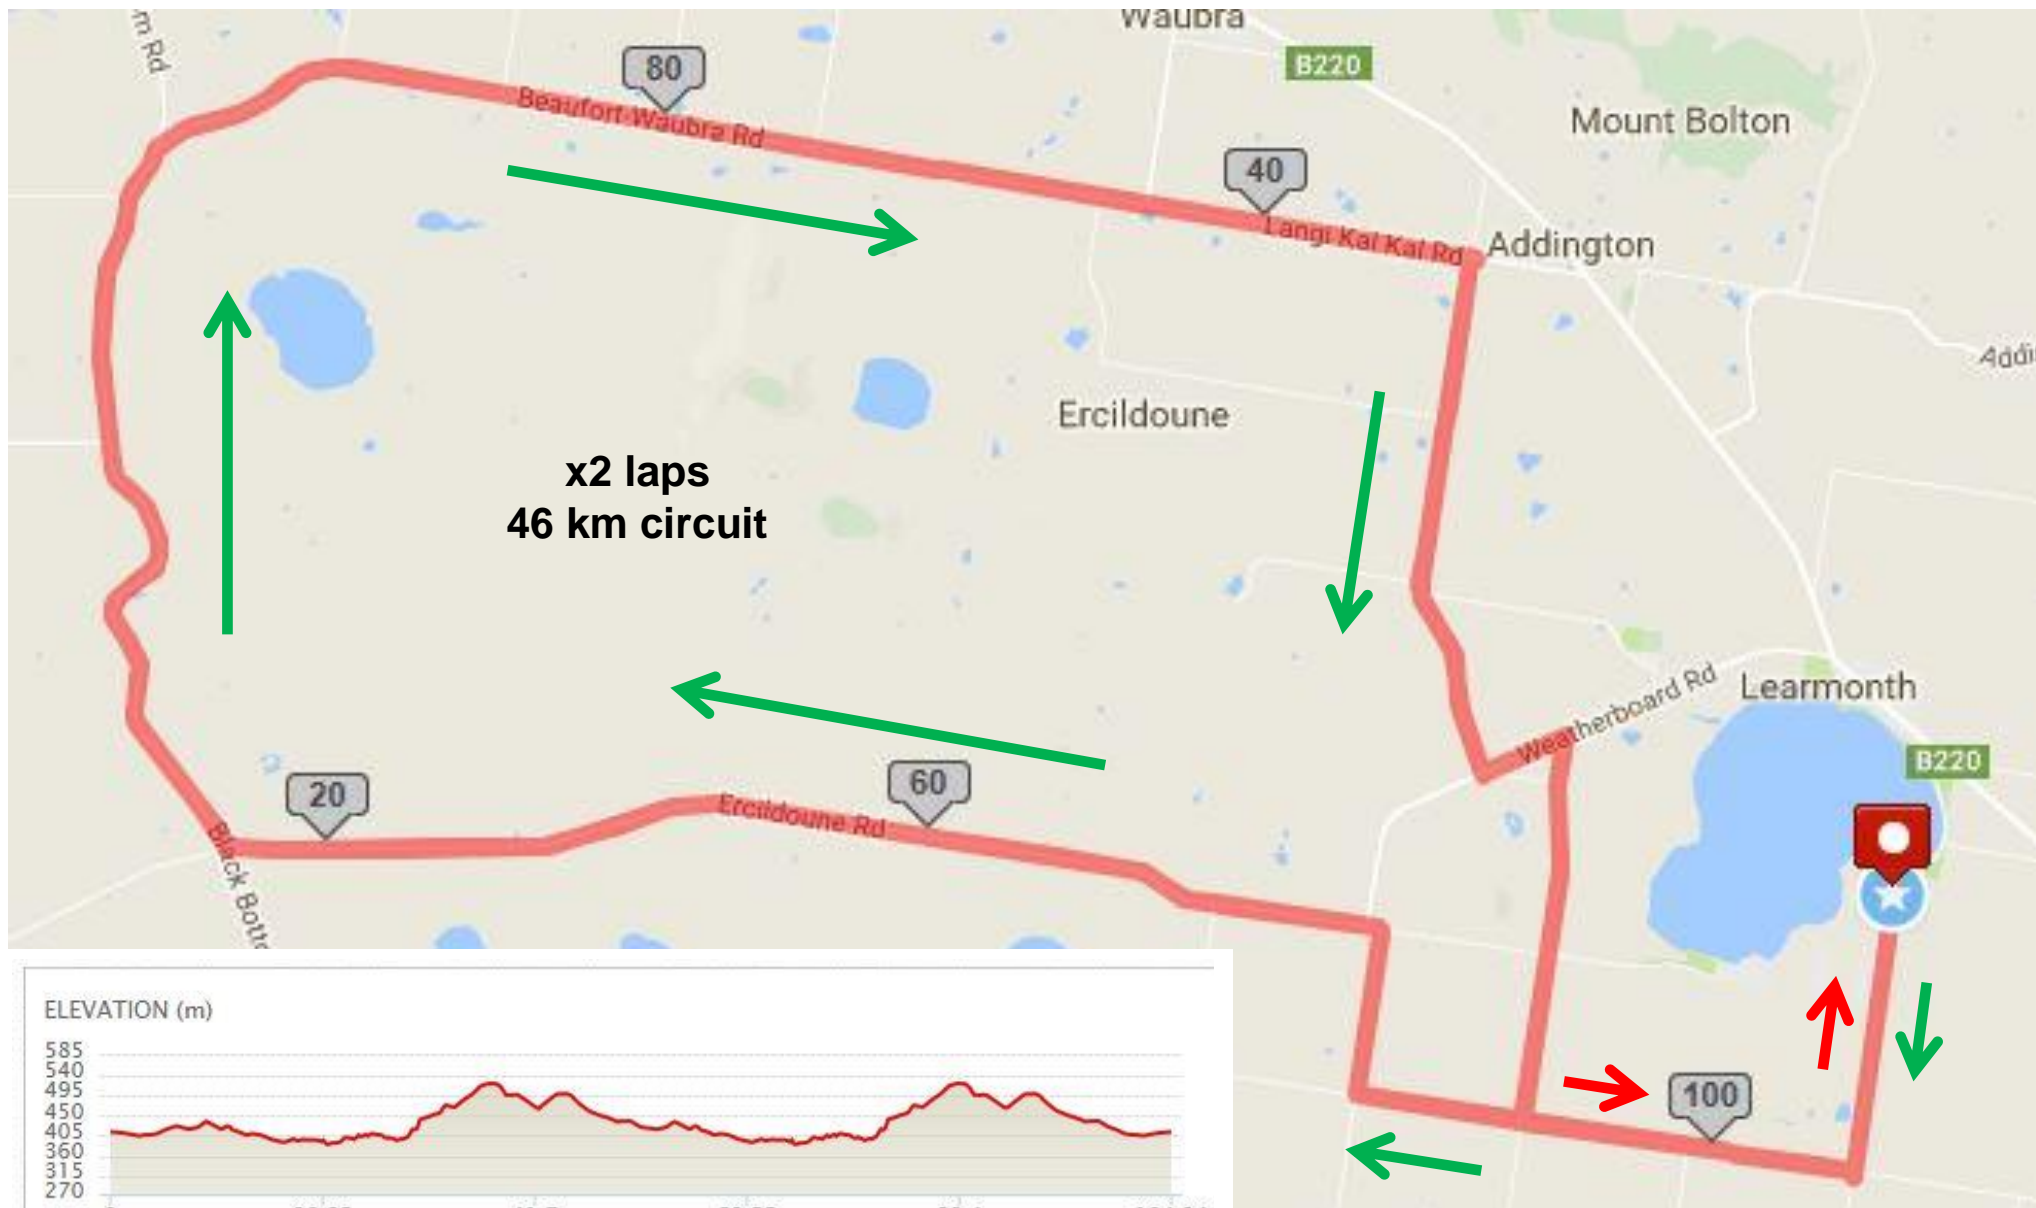

Cycling VICTORIA 2018 Road State Championships 104 km Road Race

| START ELEVATION | MAX ELEVATION | GAIN | CLIMBS ON ROUTE |
|-----------------|---------------|-------|-----------------|
| 414 M | 521 M | 494 M | |