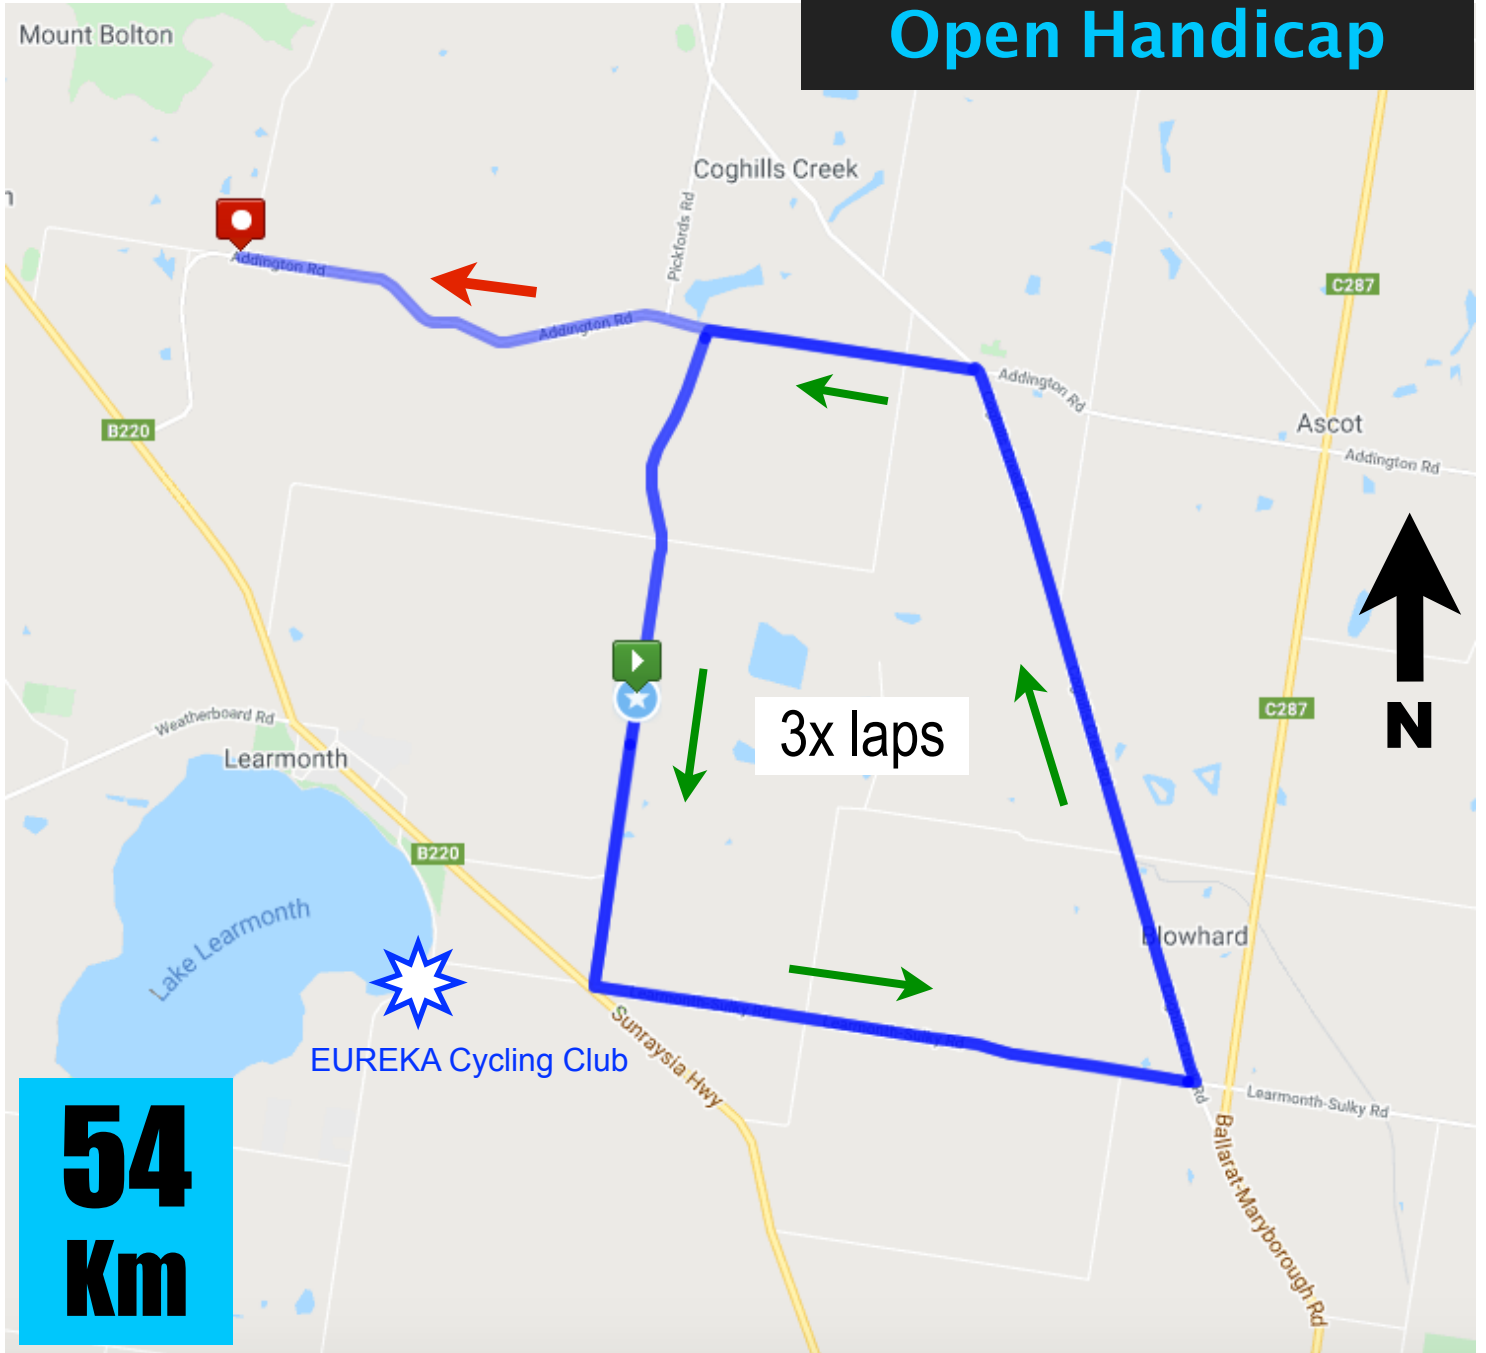

# Veteran Cycling Victoria at Learmonth

## Open Handicap

ELEVATION (M)

START

**428 m**

MAX

**469 m**

GAIN

**267 m**