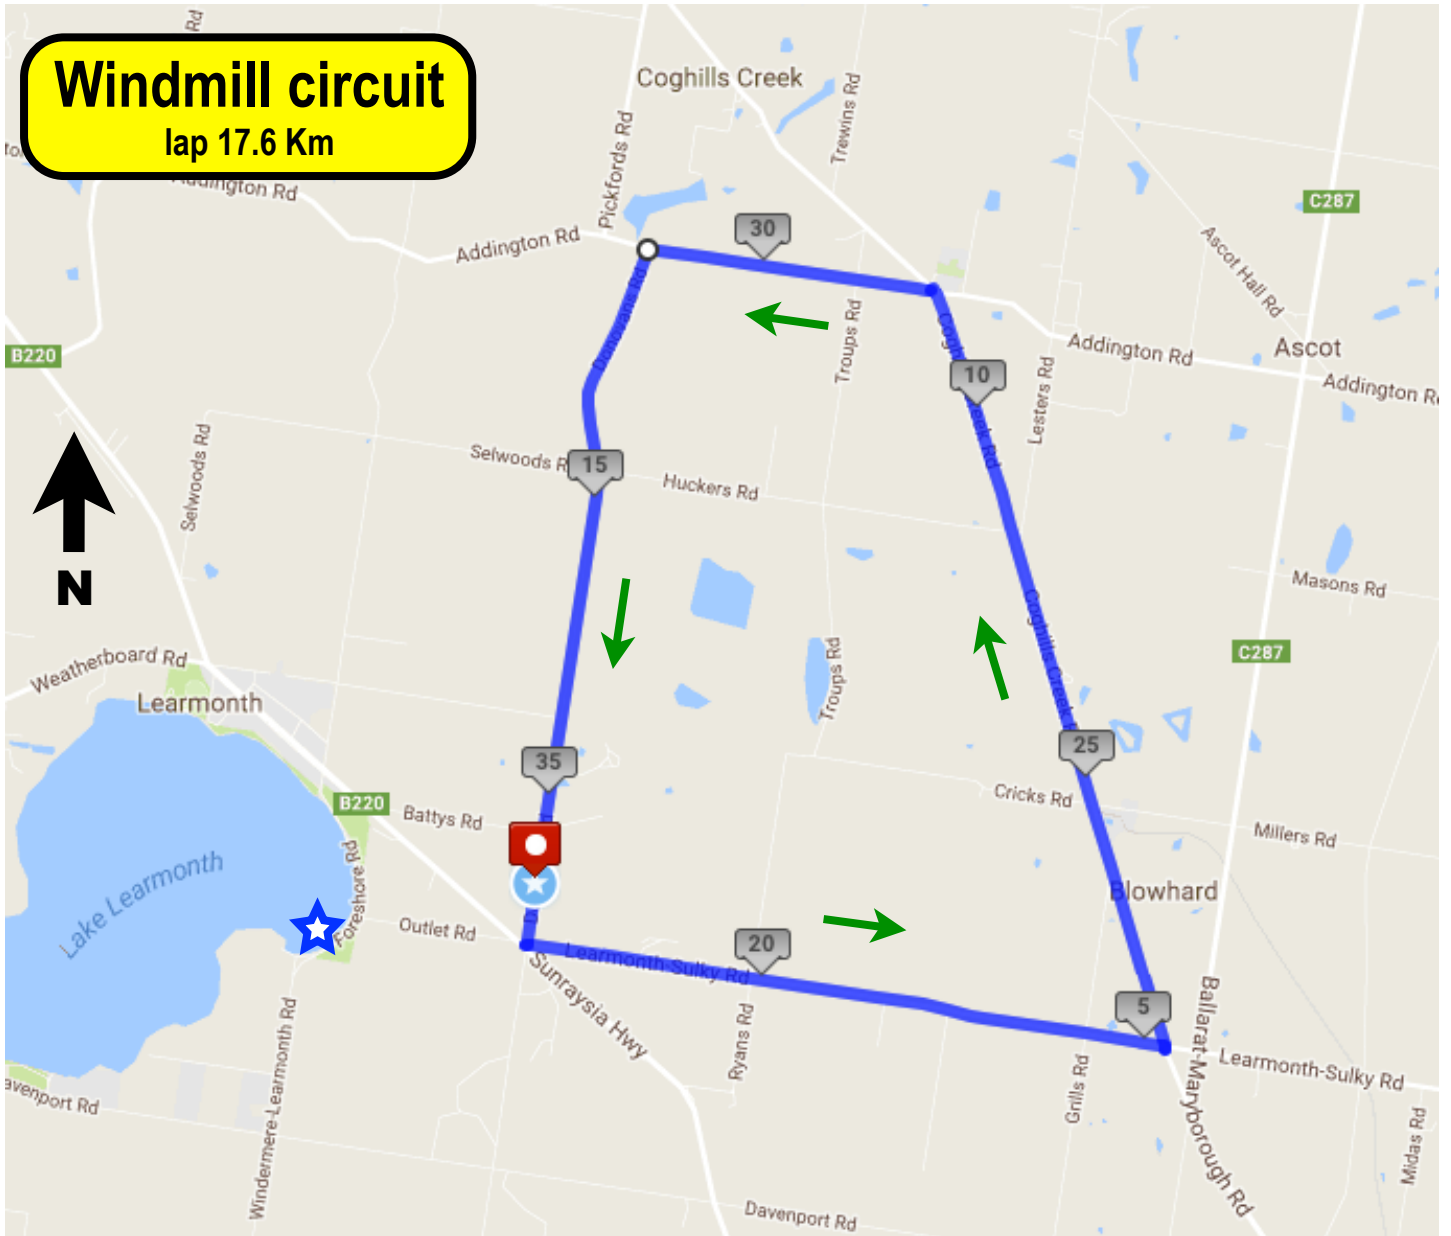

VCV at Learmonth

TIME TRIAL STATE CHAMPIONSHIPS

Host: **Eureka Cycling Club** corner Outlet Rd and Foreshore Rd

↗ ELEVATION (M)

START
413 m

MAX
441 m

GAIN
146 m

35.2 Km