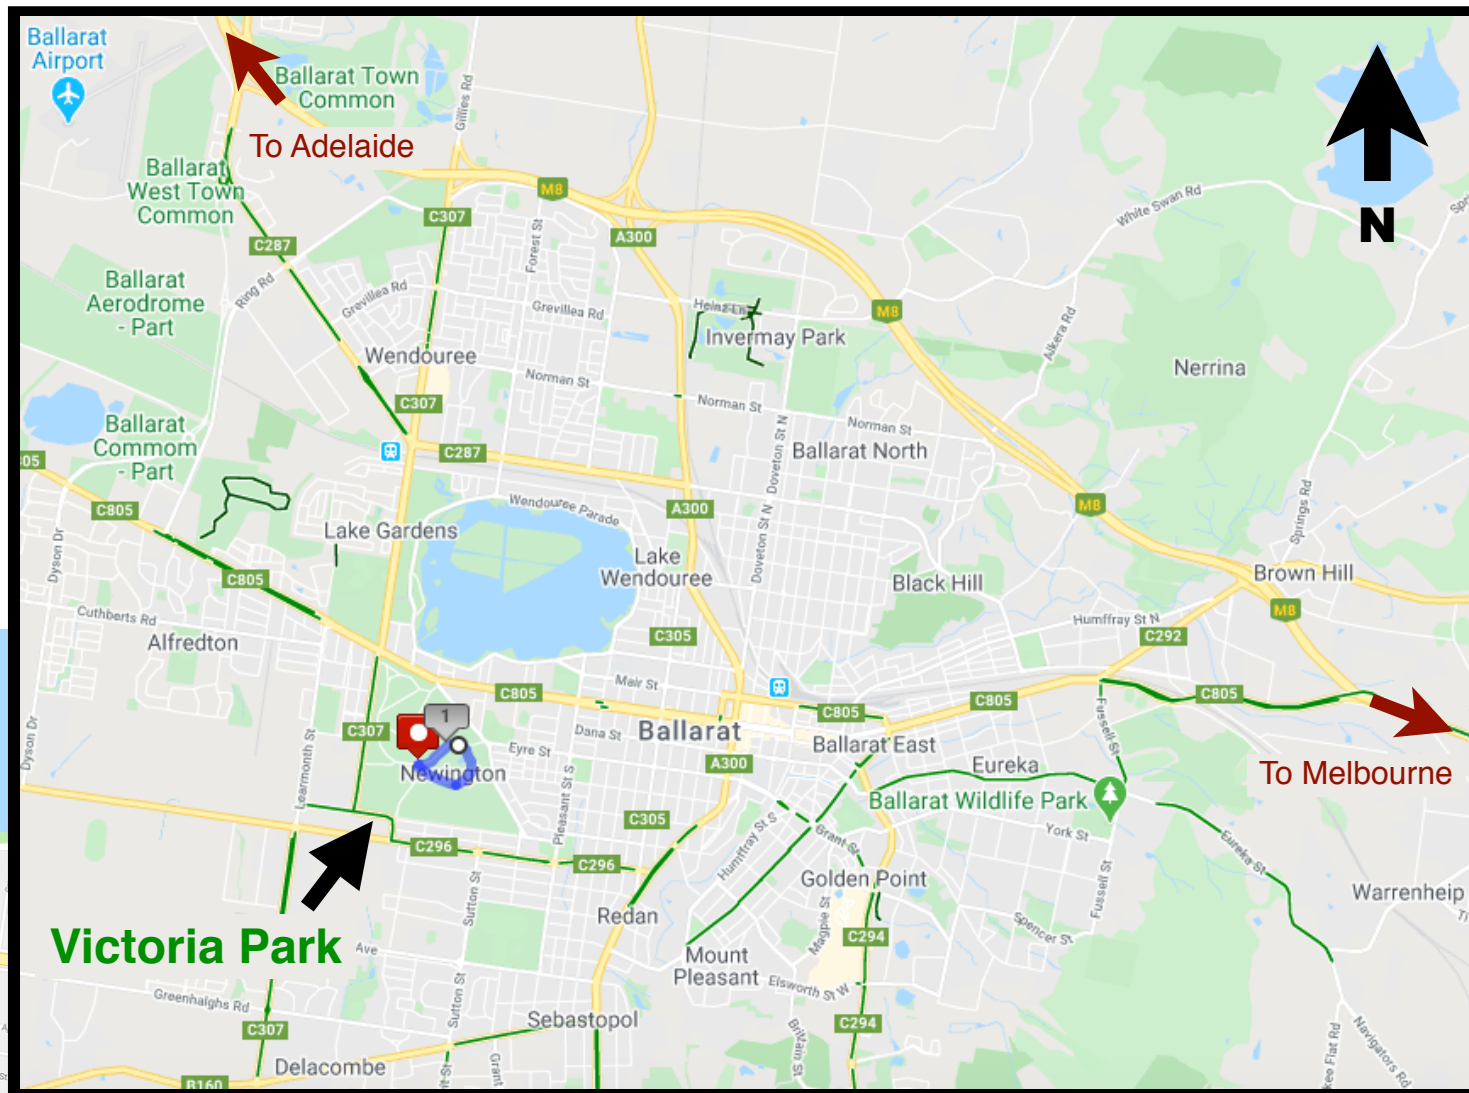

## Race registration:

west end of the criterium circuit

**PARKING** is at west end of Quercus Avenue.

## Amenities:

Portable toilets and change tents will be located at the west end of the criterium circuit. Public toilets are located at the north end of Victoria Park (Sturt Street).

## South Pacific Criterium Championships

Sunday 4th April 2021

**ACCESS** to Victoria Park →  
via north entrance at Sturt St and Russell St  
via west entrances off Gillies St  
via south entrance off Winter St

Traffic control in place from 8AM to 4:30PM - Quercus Ave, Plane Ave, Poplar Ave

**ROAD CLOSURE** will affect access to Victoria Park from the east side of Poplar Ave only