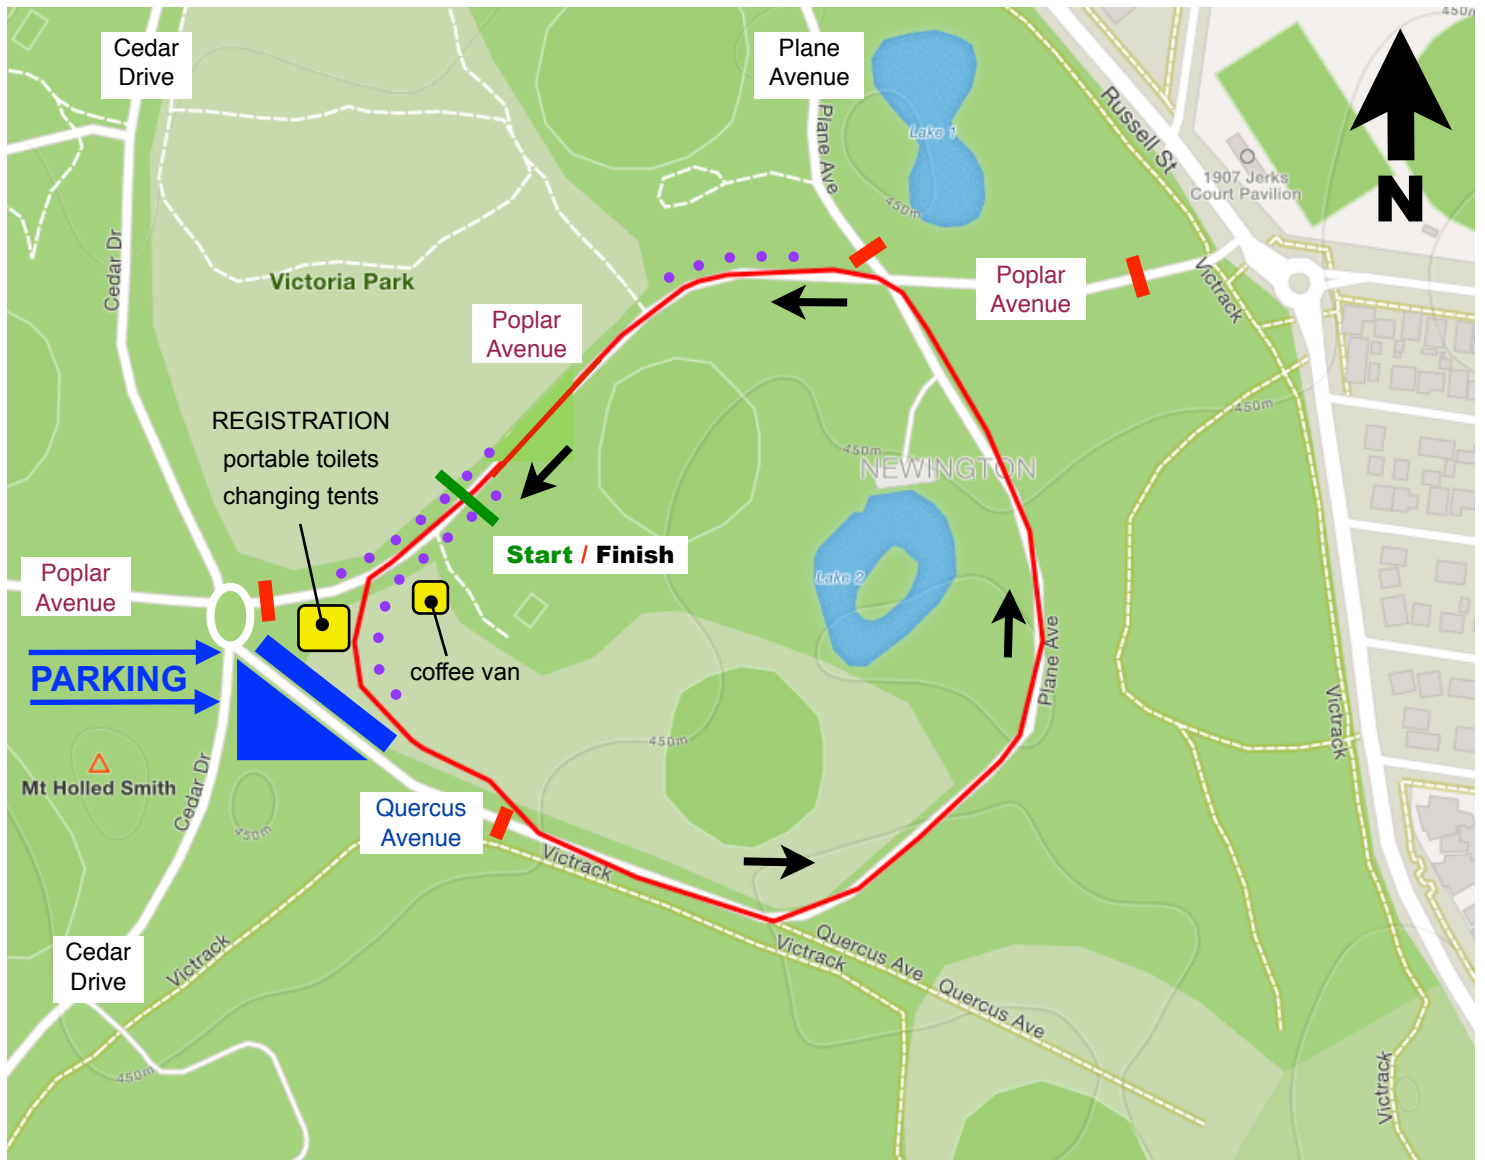

South Pacific Criterium Championships

SAFETY: NO vehicles access onto the criterium circuit when the roads are closed.

Legend:

-  vehicle parking
-  closed road
-  race facilities
-  best viewing

Parking is available at the western end of **Quercus Avenue**.

Portable toilets and change tents will be located near the registration area

Vehicle access to Victoria Park:

- northern entrance off Russell Street
- southern entrance off Winter Street
- western entrances off Gillies Street

closed - eastern entrance off Russell Street